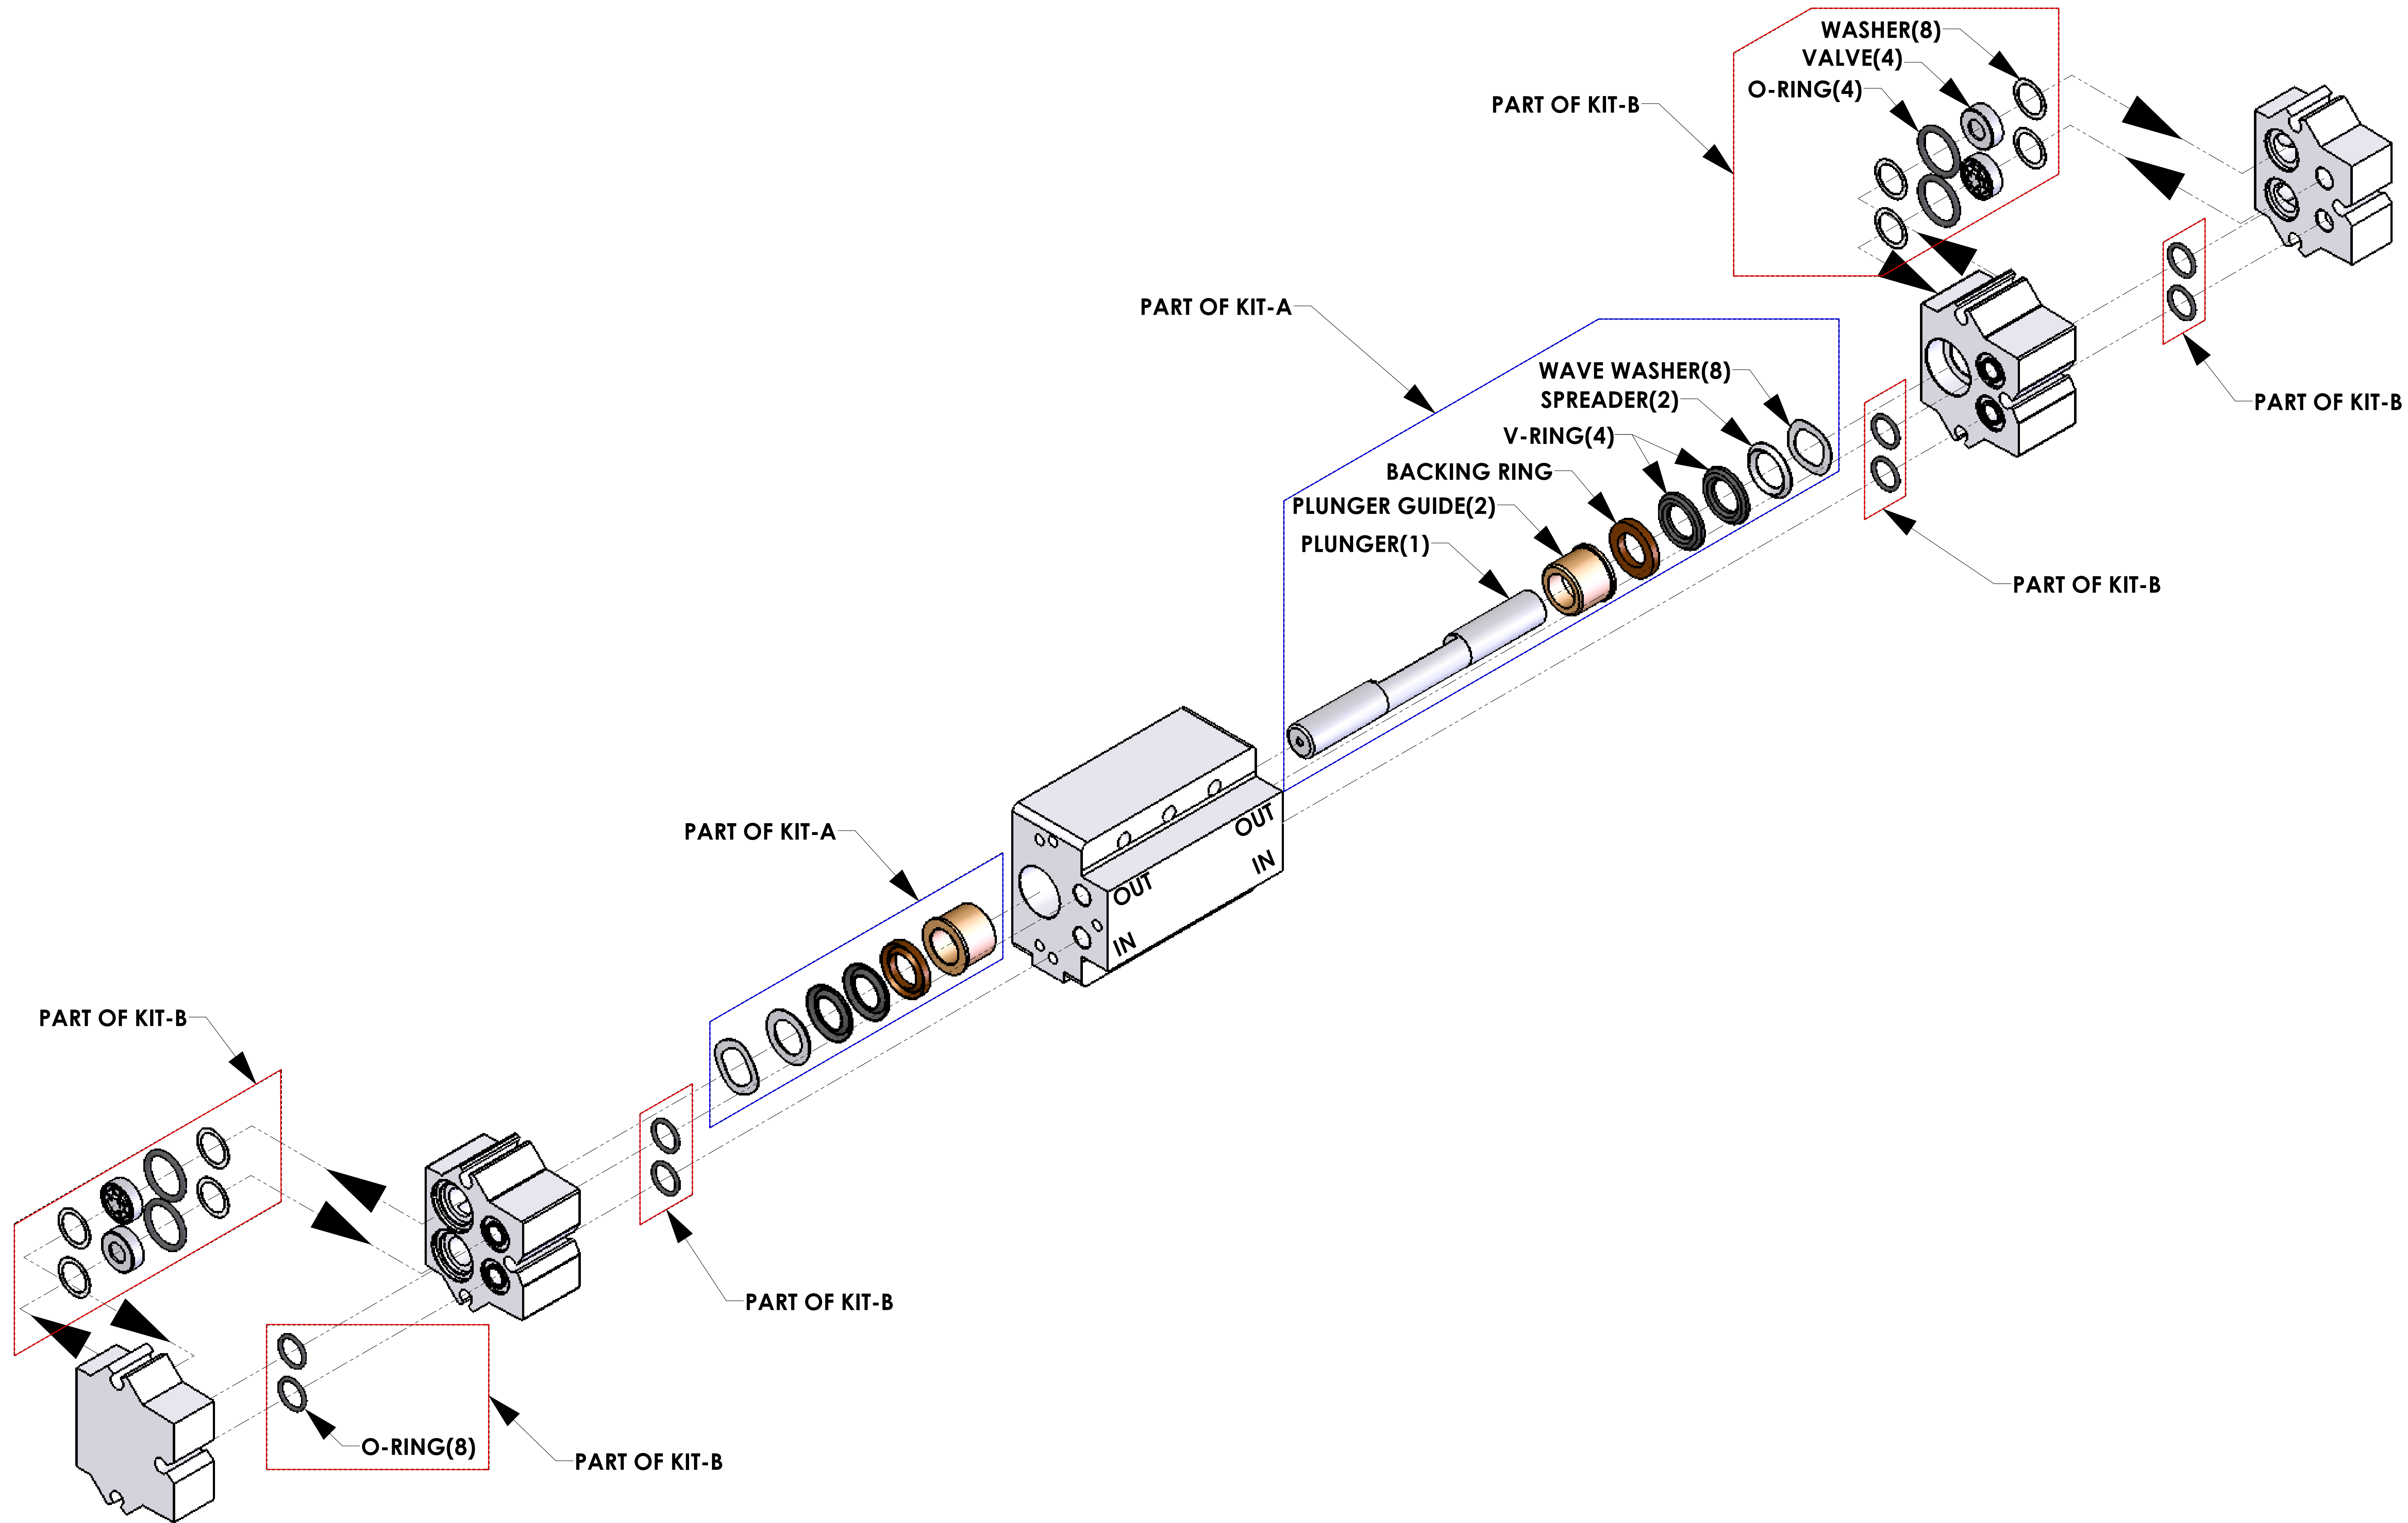

205V SCHEMATIC

PART NUMBER DESCRIPTION

KIT-A

10003 KIT-A, PLUNGER & SEALS, 204V/205V, BUNA

---

KIT-B

10022 KIT-B, VALVE & SEALS, 205, FOR METAL POPPET VALVES, BUNA

---

PUMP WITH MOUNTING BOLTS

60031 205V PUMP ONLY, BUNA, METAL POPPET VALVE, 4 - 3/8" PORTS, BLUE

---

60032 205V PUMP ONLY, BUNA, METAL POPPET VALVE, 5 - 3/8" PORTS, BLUE

---

60033 205V PUMP ONLY, BUNA, METAL POPPET VALVE, 6 - 3/8" PORTS, BLUE

---

60034 205V PUMP ONLY, BUNA, METAL POPPET VALVE, 8 - 3/8" PORTS, BLUE

---

60035 205V PUMP ONLY, BUNA, METAL POPPET VALVE, 4 - 3/8" PORTS, E-C GD/BK

---

60036 205V PUMP ONLY, BUNA, METAL POPPET VALVE, 5 - 3/8" PORTS, E-C GD/BK

---

60037 205V PUMP ONLY, BUNA, METAL POPPET VALVE, 6 - 3/8" PORTS, E-C GD/BK

---

**CAM BEARING & MOTOR NOT INCLUDED**