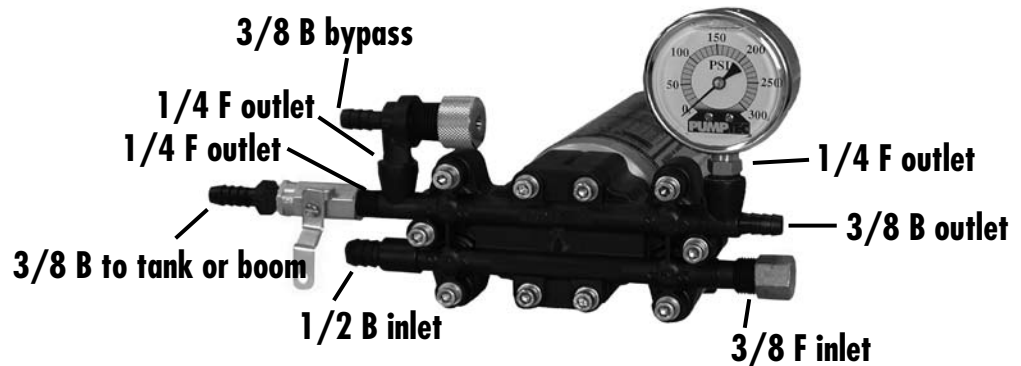

4 in 1 Sprayer Conversion

4 in 1 Basic

4 in 1 Complete includes:

4 in 1 Basic plus, mister/fogger manifold and mounting bracket, tree gun plus nozzle and extension, lawn spray gun and suction strainer assemblies. Hose clamps and fittings.

PN(Nylon)	MODEL	Flow	PSI	HP	AMP	Weight (lbs.)
80598	4 in 1, Complete	1.5	200	.15	15	10
80294	4 in 1, Basic	1.5	200	.15	15	10

Spray Basic Assembly

- Versatile pump design
- Assembled as shown
- Performance same as PN 80290

PN(Nylon)	MODEL	Flow	PSI	HP	AMP	Weight (lbs.)
80326	Spray Basic	1.5	200	.15	15	13