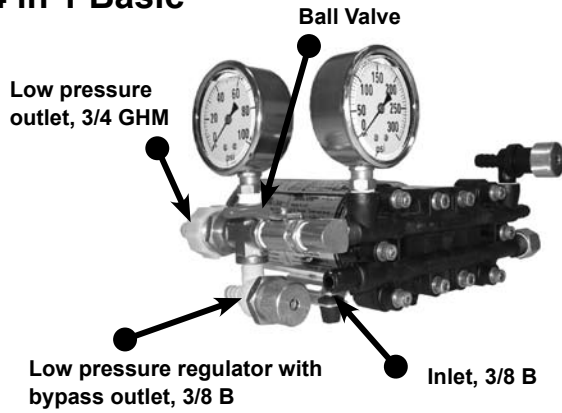

4 in 1 Sprayer Conversion

4 in 1 Basic

4 in 1 Complete includes:

4 in 1 Basic plus, mister/fogger manifold and mounting bracket, tree gun plus nozzle and extension, lawn spray gun and suction strainer assemblies. Hose clamps and fittings.

PN(Nylon)	MODEL	Flow	PSI	HP	AMP	Weight (lbs.)
80598	4 in 1, Complete	1.5	200	.15	15	10
80294	4 in 1, Basic	1.5	200	.15	15	10

Spray Basic Assembly

- Versatile pump design
- Assembled as shown
- Performance same as PN 80290

PN(Nylon)	MODEL	Flow	PSI	HP	AMP	Weight (lbs.)
80326	Spray Basic	1.5	200	.15	15	13